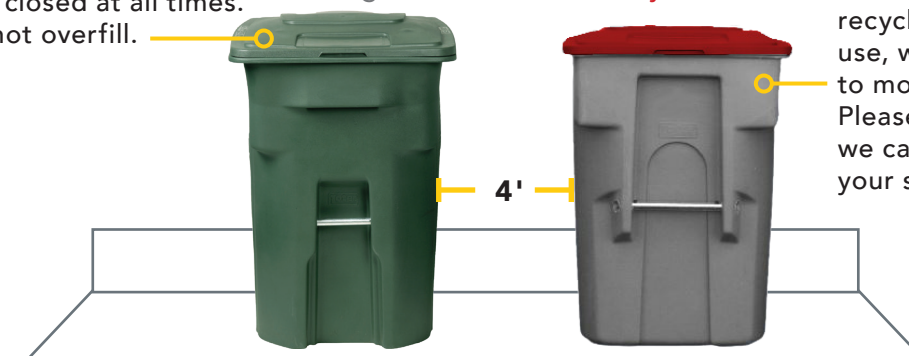

## Curbside Set-Out

Place carts curbside by 7 AM on your service day.  
Place 4ft apart and 4ft from all obstacles.

Lids closed at all times.  
Do not overfill.

Garbage

Recyclables

Max weight: 150lbs

In order to ensure all recyclables go to the best use, we audit recycling carts to monitor for contamination. Please Recycle Right so that we can continue to provide your services.

Side yard carts must be within 40' of curb, outside gates and fences, visible from the street. Other restrictions may apply.