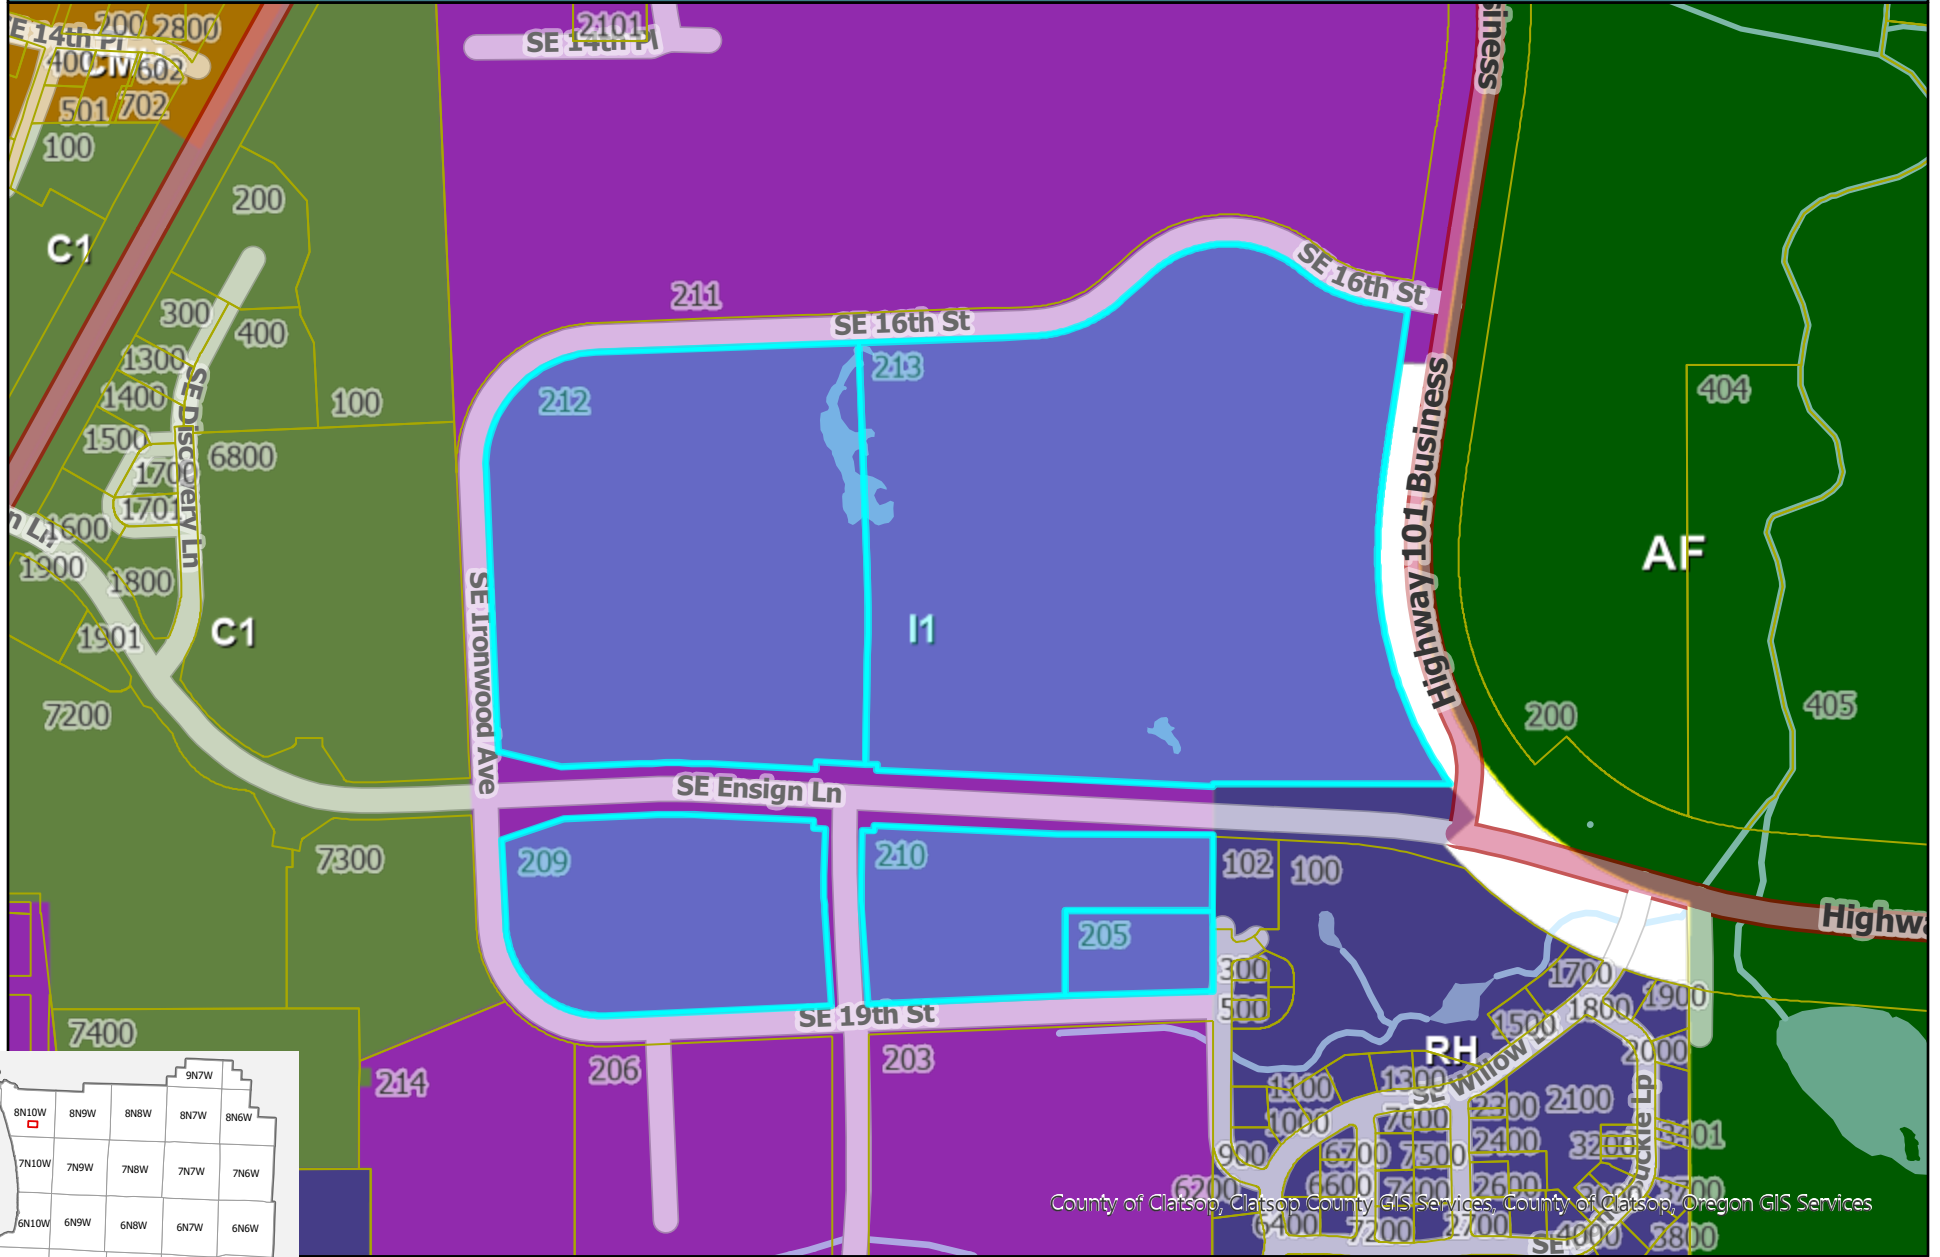

Clatsop County Webmaps

County of Clatsop, Clatsop County GIS Services, County of Clatsop, Oregon GIS Services

Clatsop County

0.2

This map was produced using Clatsop County GIS data. The data is maintained by Clatsop County to support its governmental activities. Clatsop County is not responsible for any map errors, possible misuse, or misinterpretation.